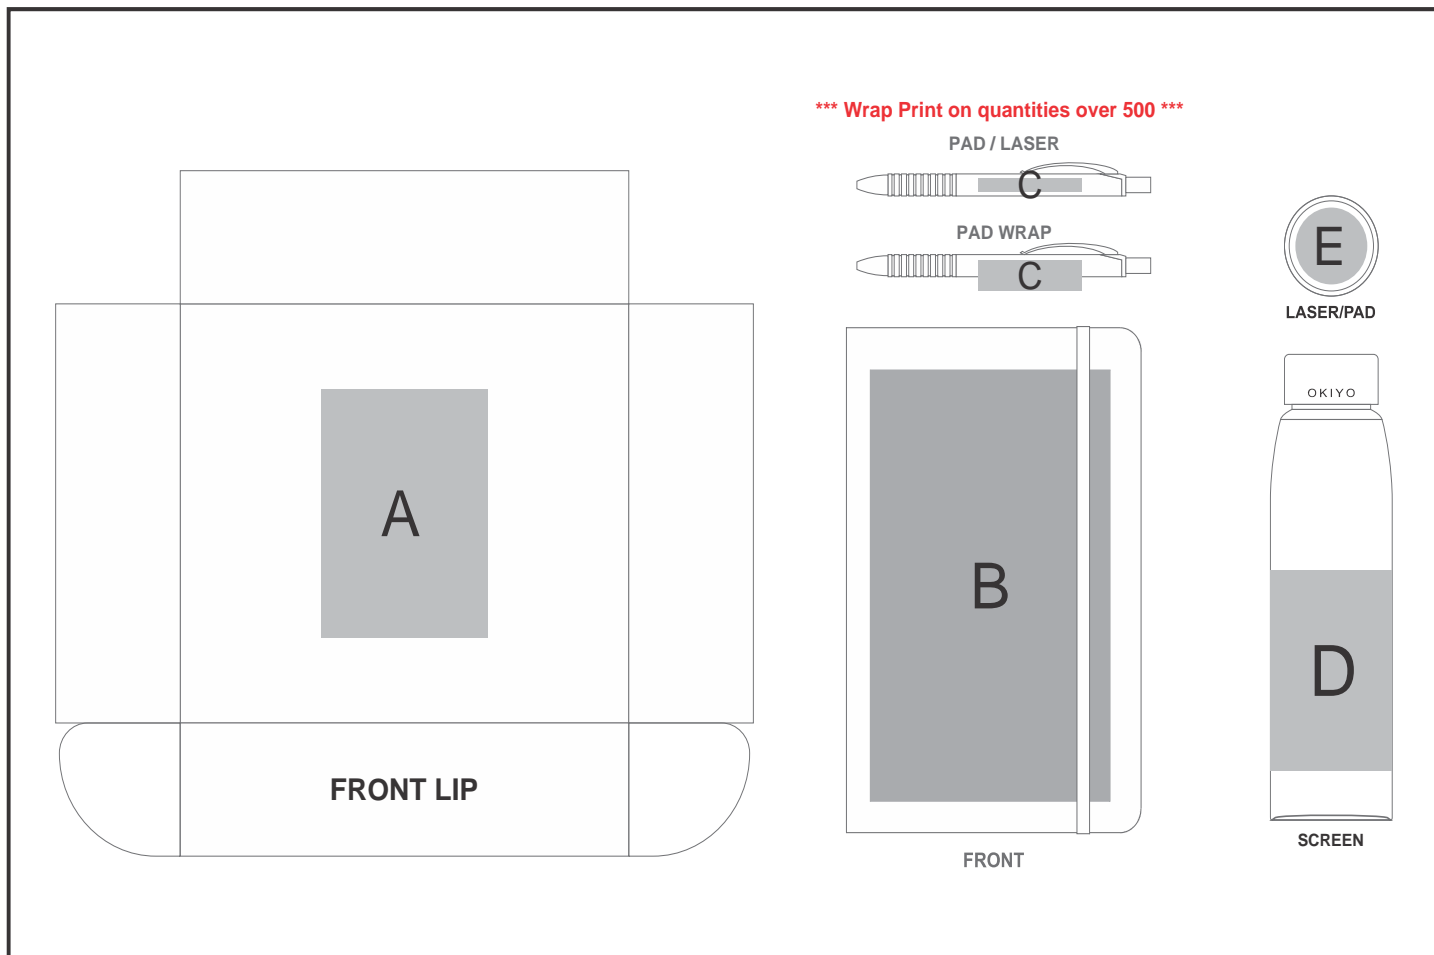

GF-OK-1034-B

Okiyo Chiba Kraft Gift Set

Need to know:

- Includes 1-Colour, 1-Position Screen Print on Box & Notebook AND 1-Colour, 1-Position Screen Wrap on Bottle AND 1-Position Laser Engraving on Pen (setup fee applies)
- Pos B: Texture of the item will affect the screen print.
- **Laser Colour:** Tonal
- Due to tonal variations in the wood the laser engraving will vary from one item to the next and will likely vary in the same item.
- Pos D: Print Position & Alignment may be Inconsistent.

Branding Options:

Position	Branding Method (Branding Code)	No. of Colours	Dimension
A	Screen Print (SA)	1 Colour	140mm wide x 100mm high
B	Screen Print (SA)	1 Colour	110mm wide x 150mm high
B	Digital Direct Transfer (DDT-D)	Full Colour	74mm wide x 105mm high
B	Direct to Product for Notebooks (DDT-A)	Full Colour	100mm wide x 160mm high
B	Laser Engraving (LA)	N/A	80mm wide x 60mm high

C	Laser Engraving (LC)	N/A	45mm wide x 6mm high
C	Pad Printing (PB)	4 Colours	50mm wide x 6mm high
C	Pad Wrap (PW)	1 Colour	50mm wide x 14mm high

D	Screen Wrap (SW)	1 Colour	120mm wide x 100mm high
D	Pad Printing (PC)	4 Colours	15mm wide x 60mm high

E	Laser Engraving (LC)	N/A	40mm wide x 40mm high
E	Pad Printing (PB)	4 Colours	30mm wide x 30mm high